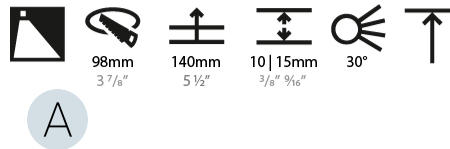

LED

Number of LEDs: 1
 Color Temperature (°K): 2700 / 3000 / 3500 / 4000
 Max. Delivered Lumen (lm): 1030 / 1070 / 1117 / 1140
 Nominal Lumen (lm): 1386 / 1438 / 1511 / 1542
 CRI: >90 CRI
 Lamp Life (hrs): 50000

OPTICAL

Reflector: 20 / 40 / 60
 Adjustability: Fixed

RATINGS AND CERTIFICATIONS

Certified By: Certified for North American Standards
 IP rating: IP20

PROJECT	_____
TYPE	_____
SPECIFIER	_____
QUANTITY	_____
DATE	_____