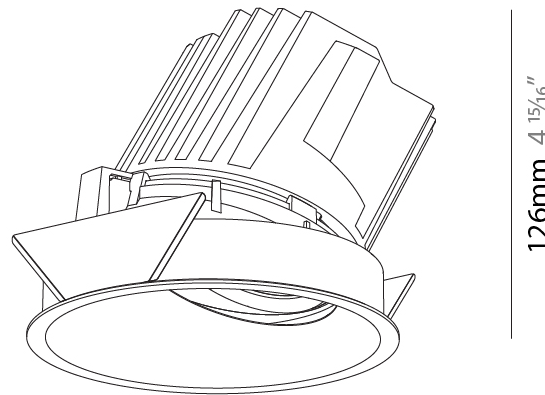

OPTICAL

Reflector°: 10
 Adjustability: Fixed

RATINGS AND CERTIFICATIONS

Certified By: Certified for North American Standards
 IP rating: IP20

126mm 4 15/16"

Ø 125mm 4 15/16"

Ø 139mm 5 1/2"

BIONIQ ROUND WALLWASH RECESSED